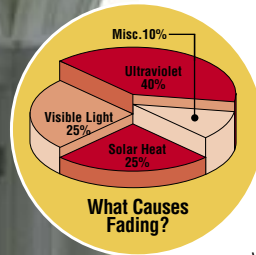

## EVERYDAY AN ENCORE PERFORMANCE.

This top-of-the-line dual-reflective film boasts the highest heat rejection of its class thereby keeping your home cooler and protected from harmful ultraviolet (UV) radiation – even in direct sunlight! Moreover, because of its high optical clarity and low interior reflectivity, your enjoyable view of the outdoors will be no less diminished by the application of Symphony to your home's windows. No more squinting or eyestrain. You'll sit in glare-free luxury as Symphony's warm neutral color brilliantly enhances your home's appearance – inside and out. Do not sacrifice your good taste and comfort to the ravages of the sun. Shout "Encore" for Symphony!

**SYMPHONY**  
 ARCHITECTURAL WINDOW FILM FROM **ARMA**  
WINDOW TINTING

- Symphony™ protects your interior furnishings while increasing your home's comfort.
- Symphony creates a natural, elegant appearance inside and out.
- Symphony blocks out 99% of the sun's damaging ultraviolet rays.
- Symphony blocks up to 79% of the solar heat, keeping interior design elements bright and beautiful.
- Symphony's dual-reflective properties keep it optically clear with low interior reflectivity, thereby diminishing the eyestrain and squinting commonly associated with glare.
- Made tough, Symphony resists scratches and fading.
- Full Lifetime Warranty provided with professional installation.