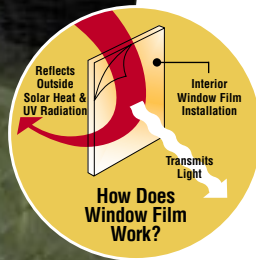

## EVERYDAY AN ENCORE PERFORMANCE.

This top-of-the-line dual-reflective film boasts the highest heat rejection of its class thereby keeping your home cooler and protected from harmful ultraviolet (UV) radiation – even in direct sunlight! Moreover, because of its high optical clarity and low interior reflectivity, your enjoyable view of the outdoors will be no less diminished by the application of Symphony to your home's windows. No more squinting or eyestrain. You'll sit in glare-free luxury as Symphony's warm neutral color brilliantly enhances your home's appearance – inside and out. Do not sacrifice your good taste and comfort to the ravages of the sun. Shout "Encore" for Symphony!

**SYMPHONY**  
 ARCHITECTURAL WINDOW FILM FROM **ARMA**  
WINDOW TINTING

- Symphony™ protects your interior furnishings while increasing your home's comfort.
- Symphony creates a natural, elegant appearance inside and out.
- Symphony blocks out 99% of the sun's damaging ultraviolet rays.
- Symphony blocks up to 79% of the solar heat, keeping interior design elements bright and beautiful.
- Symphony's dual-reflective properties keep it optically clear with low interior reflectivity, thereby diminishing the eyestrain and squinting commonly associated with glare.
- Made tough, Symphony resists scratches and fading.
- Full Lifetime Warranty provided with professional installation.