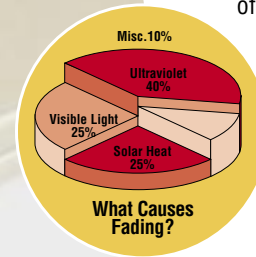

InfinityDS™ Window Film Series

- Clear, not dark, InfinityDS™ creates a natural, elegant appearance inside and out. Available in both neutral and bronze, colors blend nicely with any home decor.
- Made tough, InfinityDS resists scratches, fading, chips, cracks and exposure to the elements. Even in harsh conditions, the color stays fast.
- Blocking up to 78% of the sun's heat, InfinityDS keeps you cool even in the most intense sunlight.
- InfinityDS blocks out 99% of the sun's damaging ultraviolet rays, keeping upholstery, carpet, curtains and other interior design elements bright and beautiful.
- Reducing glare day and night, this optically superior film actually enhances your view of the outside. No squinting. No eyestrain.
- Preventing shattered glass, InfinityDS protects family members in case of accidents or break-ins.

...NOT THE VIEW.

shield protects every inch of your interior with museum care. And while it's preserving that special touch you've given your home, it adds a beauty of its own. Clear, not dark, Infinity's subtle hues of neutral or bronze makes everything around it more attractive-inside and out.