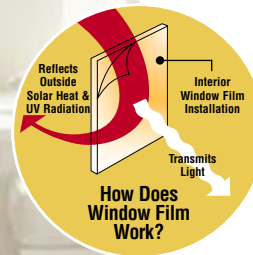

...NOT THE VIEW.

shield protects every inch of your interior with museum care. And while it's preserving that special touch you've given your home, it adds a beauty of its own. Clear, not dark, Infinity's subtle hues of neutral or bronze makes everything around it more attractive-inside and out.

You'll save on energy too. With heat staying outside, your air conditioner gets a needed rest. Which means the look that lasts is also a nice investment in the value of your home.

Ask how Infinity DS™ can bring the same protection to commercial settings.